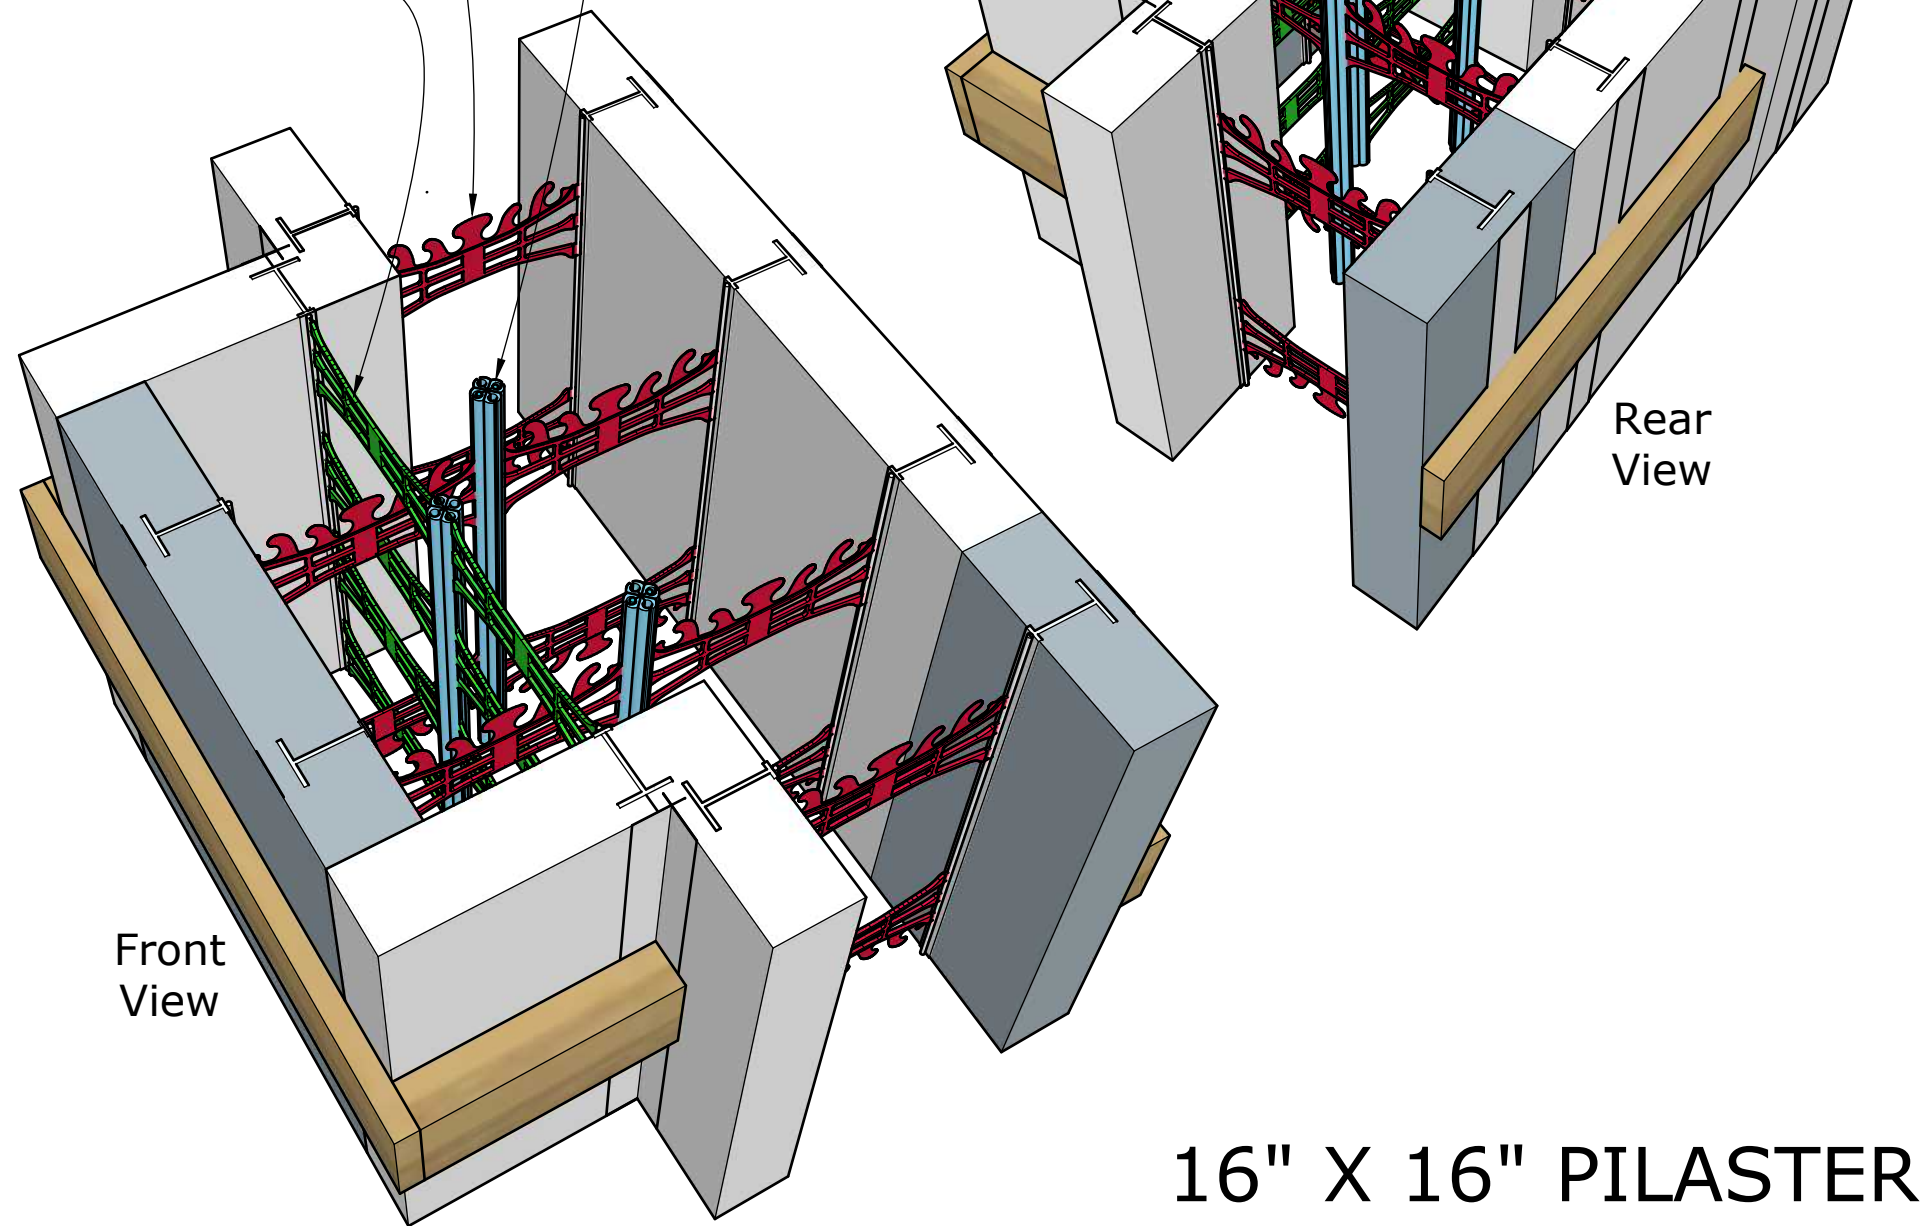

Section Cut

Full Height 8" Web
 Height Adjuster 8" Web
 Fourway Connector 4XWEBC

Front View

Rear View

Plan View

16" X 16" PILASTER

PROPRIETARY AND CONFIDENTIAL
 THE INFORMATION CONTAINED IN THIS DRAWING IS THE SOLE PROPERTY OF FAB-FORM INDUSTRIES LTD. ANY REPRODUCTION IN PART OR AS A WHOLE WITHOUT THE WRITTEN PERMISSION OF FAB-FORM INDUSTRIES IS PROHIBITED