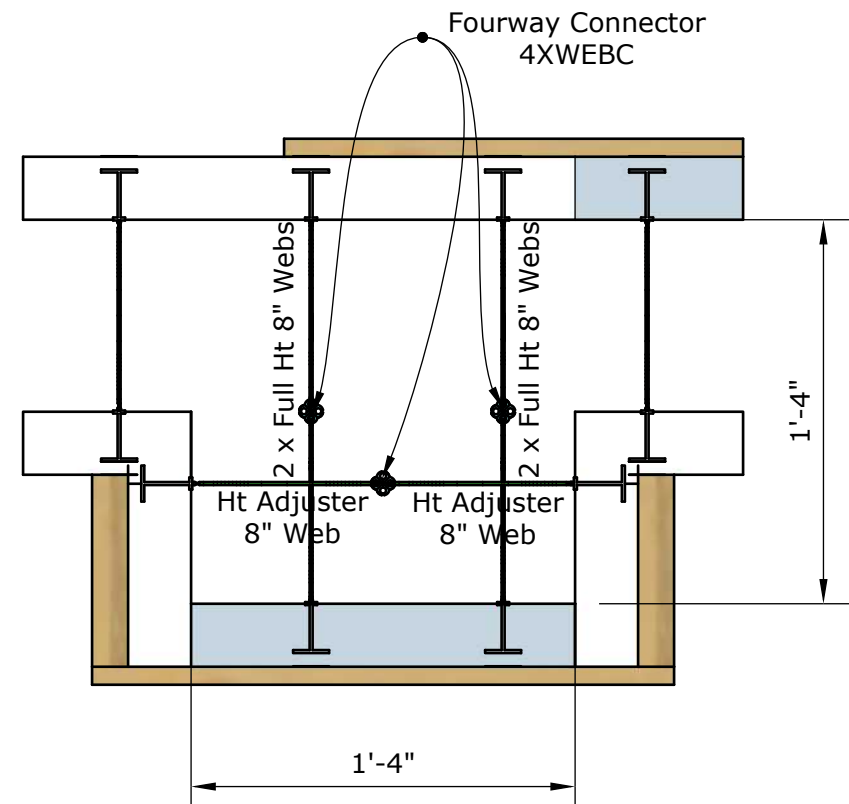

Section Cut

Full Height 8" Web
 Height Adjuster 8" Web
 Fourway Connector 4XWEBC

Front View

Rear View

Plan View

16" X 16" PILASTER

PROPRIETARY AND CONFIDENTIAL
 THE INFORMATION CONTAINED IN THIS DRAWING IS THE SOLE PROPERTY OF FAB-FORM INDUSTRIES LTD. ANY REPRODUCTION IN PART OR AS A WHOLE WITHOUT THE WRITTEN PERMISSION OF FAB-FORM INDUSTRIES IS PROHIBITED